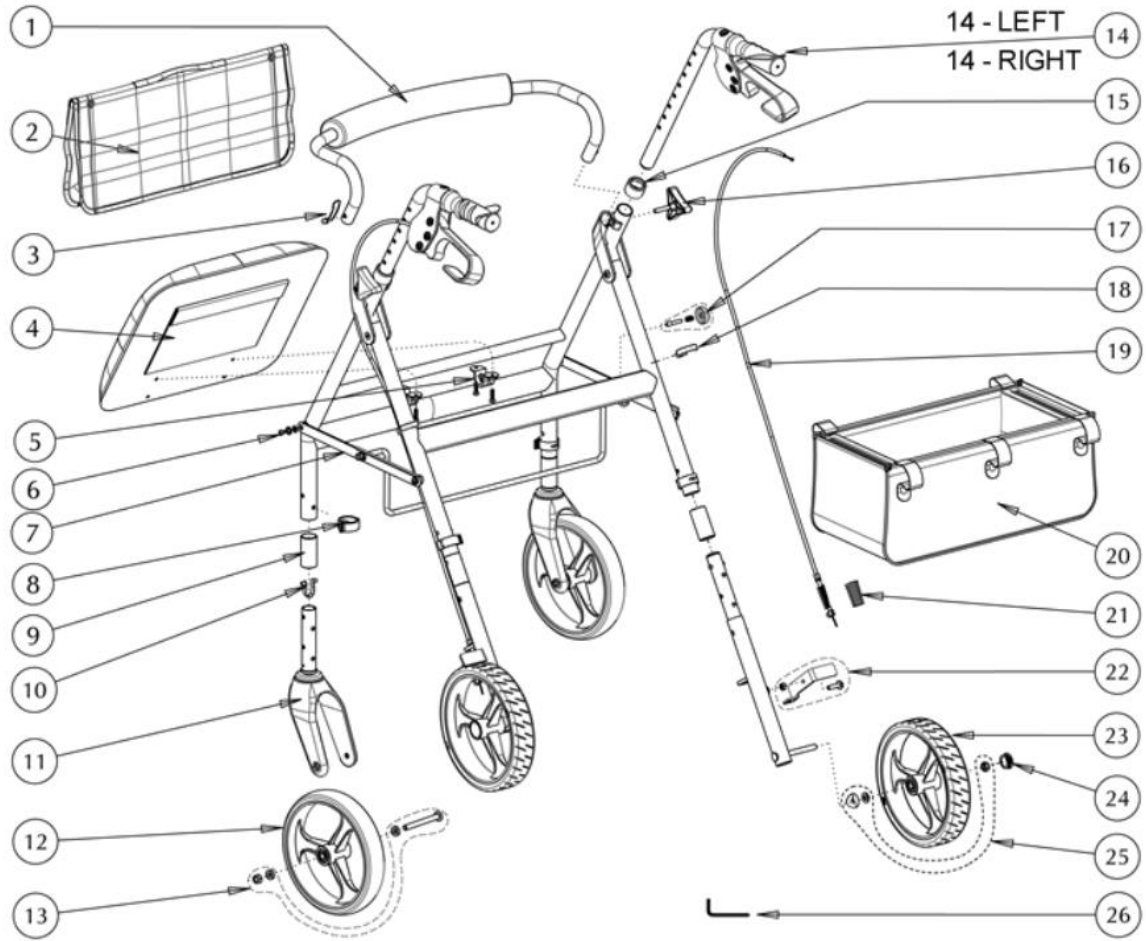

Hugo Elite Garnet Red Rollator Walker Parts & Diagram:

Hugo Elite Garnet Red 700-961 Rev 5.0 Parts and diagram

1	B01-206BK	Curved Backrest Assembly (Curved Black Tube & 19mm, Foam, 2 Push-Buttons & 2 Springs)
2	A01-484	Hugo Saddle Bag, Black
3	B01-811	2 Push-Button & 2 Springs
4	B01-270	Vinyl Seat Cushion (14" x 12") with Hardware (2 Brackets, 2 Screws M5x15 & 4 Washers)
5	B01-816	Hardware for Seat (2 Brackets, 4 Screws M 5 x 15 mm, and 8 washers)
6	B01-824	Hardware for Folding Mechanism (4 Screws, 4 Steel Washers & 2 white Washers)
7	B01-085N	Folding Mechanism Complete with Locking System
8	A01-241	E-Clip, Black – 4 ea / set
9	A01-510GR	Extension Tubing, Garnet Red (25.4 diameter x 50mm) – 4 ea / set
10	A01-260	Push-Buttons(dia.5.8mm) with Spring Assembly – 2ea / set
11	B01-124N	Front Fork Assembly for Hugo (Plastic Fork & Aluminum Housing with Slotted Spring Pin)
12	B01-146	8"x1.4" Hugo Front Wheel (PU Tire, 3 Spokes Hub, Bushing & 2 Bearings)
13	B01-832	Hardware for 8" Front Wheel (Bolt M8x78.5mm, 2 Washers & Nut)
14	B01-024L	Left Handle Bar with Brake Handle Assy (Handle Bar, Brake Handle with Housing & Hardware, Left Ortho-handle Grip & End Plug)
	B01-024R	Right Handle Barwith Brake Handle Assy (Handle Bar, Brake Handle with Housing & Hardware, Right Ortho-handle Grip & End Plug)
15	A01-206	Anti-Rattle, Plastic
16	A01-415	Triangular Knob, M6x30mm
17	B01-090	Locking Subassembly for Folding Mechanism (Button, Spring & Pin)
18	A01-243	Cable-Clip, Black – 2 ea / set
19	B01-157	Brake Cable & Sleeve Assembly (Cable, Sleeve 860mm, Adjustment Screw, Spring, Spring Sleeve, Cable Stopper with Screw M5x6mm & Fishtail Stopper)
20	A01-483	Hugo Under Seat Basket (420x225x145mm), Black
21	A01-419	Spring Sleeve, Black
22	B01-159	Bottom Brake Assembly, Left (Bolt M6x22mm, Left Brake Pad & Nut)
23	B01-147X	8"x1.4" Hugo Rear Wheel (PU Tire, 3 Spokes Hub, Bushing & 2 Bearings)
24	A01-453	Hub Cap for Wheel
25	B01-845	Hardware for Rear Wheel (Locknut M8, Curved Washer & Steel Washer)
26	A01-705	Allen Key #4 mm