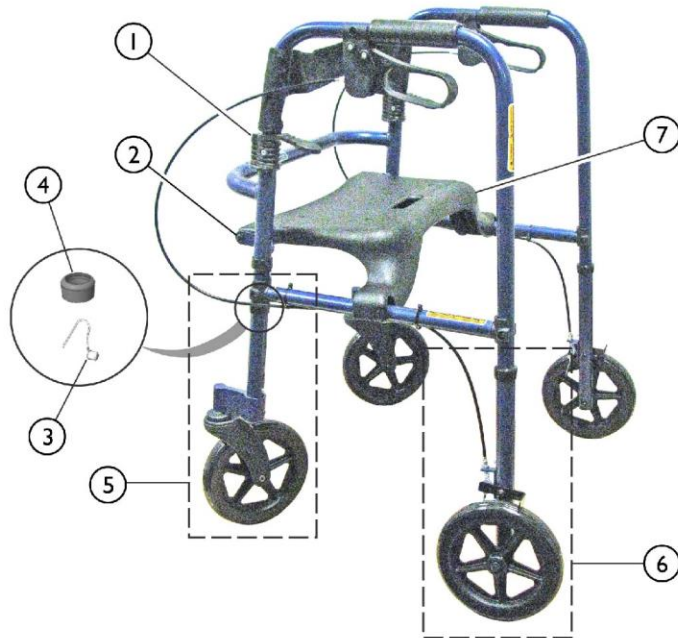

Model 65100, 65100R, 65100-JR, 65100R-JR, 68100 and 68100-

TA Rollite Rollator

68100-TA (Midnight Blue) Shown

Rear Leg
Assemblies
Include
Brakes

65100R (Red) Shown

Rear Leg
Assemblies
Include
Brakes

Model 65100, 65100R, 65100-JR, 65100R-JR, 68100 and 68100-TARollite Rollator

Item Number	Note	Part Number	Description		
				Package	Assembly
1	G	1043538-NLA	NLA - Nut, Push	1	4
1		1130784	Kit, Push Nut	10	1
	B	1109367-NLA	NLA - Seat Hardware	1	1
2	B	1021421-NLA	NLA - Screw, Phillips Pan Head (1/4-20 x 2-1/4")	1	2
2	B	1025195	Locknut (1/4-20)	1	2
2	B	1108477-NLA	NLA - Washer, Nylon (1/4 x 3/4 x 5/8")	1	2
2	B	1025728	Washer (1/4 x 1/2 x 1/32")	1	2
3		1094945	Button, Snap	1	4
4		1063124	Anti-Rattle, Grey (1-1/8")	1	4
5	C	1124256	Kit, Front Leg Extension Assembly, Adult - Midnight Blue, Black Wheel (65100)	2	1
5	C	1124258	Kit, Front Leg Extension Assembly, Adult - Electric Red, Black Wheel (65100R)	2	1
5	C	1124260	Kit, Front Leg Extension Assembly, Junior Midnight Blue, Black Wheel (65100-JR)	2	1
5	C	1124262	Kit, Front Leg Extension Assembly, Junior - Electric Red, Black Wheel (65100R-JR)	2	1
5	C	1124264	Kit, Front Leg Extension Assembly, Adult - Midnight Blue, Black Wheel (68100)	2	1
5	C	1124266	Kit, Front Leg Extension Assembly, Tall Adult Midnight Blue (68100-TA)	2	1
6	D,H	1124257	Kit, Rear Leg Extension and Brake Assembly, Adult - Midnight Blue, Black Wheel (65100)	2	1
6	D,H	1124261	Kit, Rear Leg Extension and Brake Assembly, Junior - Midnight Blue, Black Wheel (65100-JR)	2	1
6	D,H	1124259	Kit, Rear Leg Extension and Brake Assembly, Adult - Electric Red, Black Wheel (65100R)	2	1