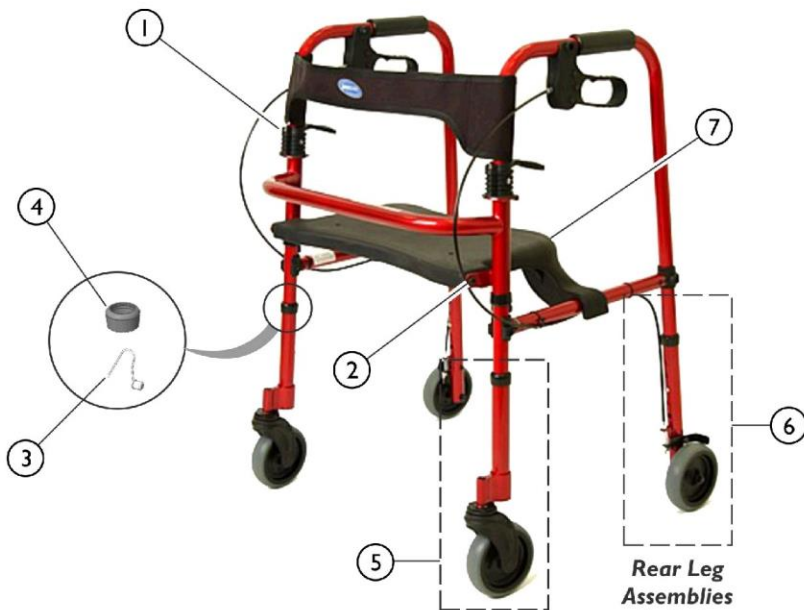

Model 65100, 65100R, 65100-JR, 65100R-JR, 68100 and 68100-

TA Rollite Rollator

68100-TA (Midnight Blue) Shown

Rear Leg
Assemblies
Include
Brakes

65100R (Red) Shown

Rear Leg
Assemblies
Include
Brakes

Model 65100, 65100R, 65100-JR, 65100R-JR, 68100 and 68100-TARollite Rollator

Item Number	Note	Part Number	Description		
				Package	Assembly
1	G	1043538-NLA	NLA - Nut, Push	1	4
1		1130784	Kit, Push Nut	10	1
	B	1109367-NLA	NLA - Seat Hardware	1	1
2	B	1021421-NLA	NLA - Screw, Phillips Pan Head (1/4-20 x 2-1/4")	1	2
2	B	1025195	Locknut (1/4-20)	1	2
2	B	1108477-NLA	NLA - Washer, Nylon (1/4 x 3/4 x 5/8")	1	2
2	B	1025728	Washer (1/4 x 1/2 x 1/32")	1	2
3		1094945	Button, Snap	1	4
4		1063124	Anti-Rattle, Grey (1-1/8")	1	4
5	C	1124256	Kit, Front Leg Extension Assembly, Adult - Midnight Blue, Black Wheel (65100)	2	1
5	C	1124258	Kit, Front Leg Extension Assembly, Adult - Electric Red, Black Wheel (65100R)	2	1
5	C	1124260	Kit, Front Leg Extension Assembly, Junior Midnight Blue, Black Wheel (65100-JR)	2	1
5	C	1124262	Kit, Front Leg Extension Assembly, Junior - Electric Red, Black Wheel (65100R-JR)	2	1
5	C	1124264	Kit, Front Leg Extension Assembly, Adult - Midnight Blue, Black Wheel (68100)	2	1
5	C	1124266	Kit, Front Leg Extension Assembly, Tall Adult Midnight Blue (68100-TA)	2	1
6	D,H	1124257	Kit, Rear Leg Extension and Brake Assembly, Adult - Midnight Blue, Black Wheel (65100)	2	1
6	D,H	1124261	Kit, Rear Leg Extension and Brake Assembly, Junior - Midnight Blue, Black Wheel (65100-JR)	2	1
6	D,H	1124259	Kit, Rear Leg Extension and Brake Assembly, Adult - Electric Red, Black Wheel (65100R)	2	1

NOTE: Front and Rear Leg Extensions are now sold in pairs only. Rear Leg Assembly includes the brake. Wheels (Item 6) changed from Gray to Black on 8/18/2015.